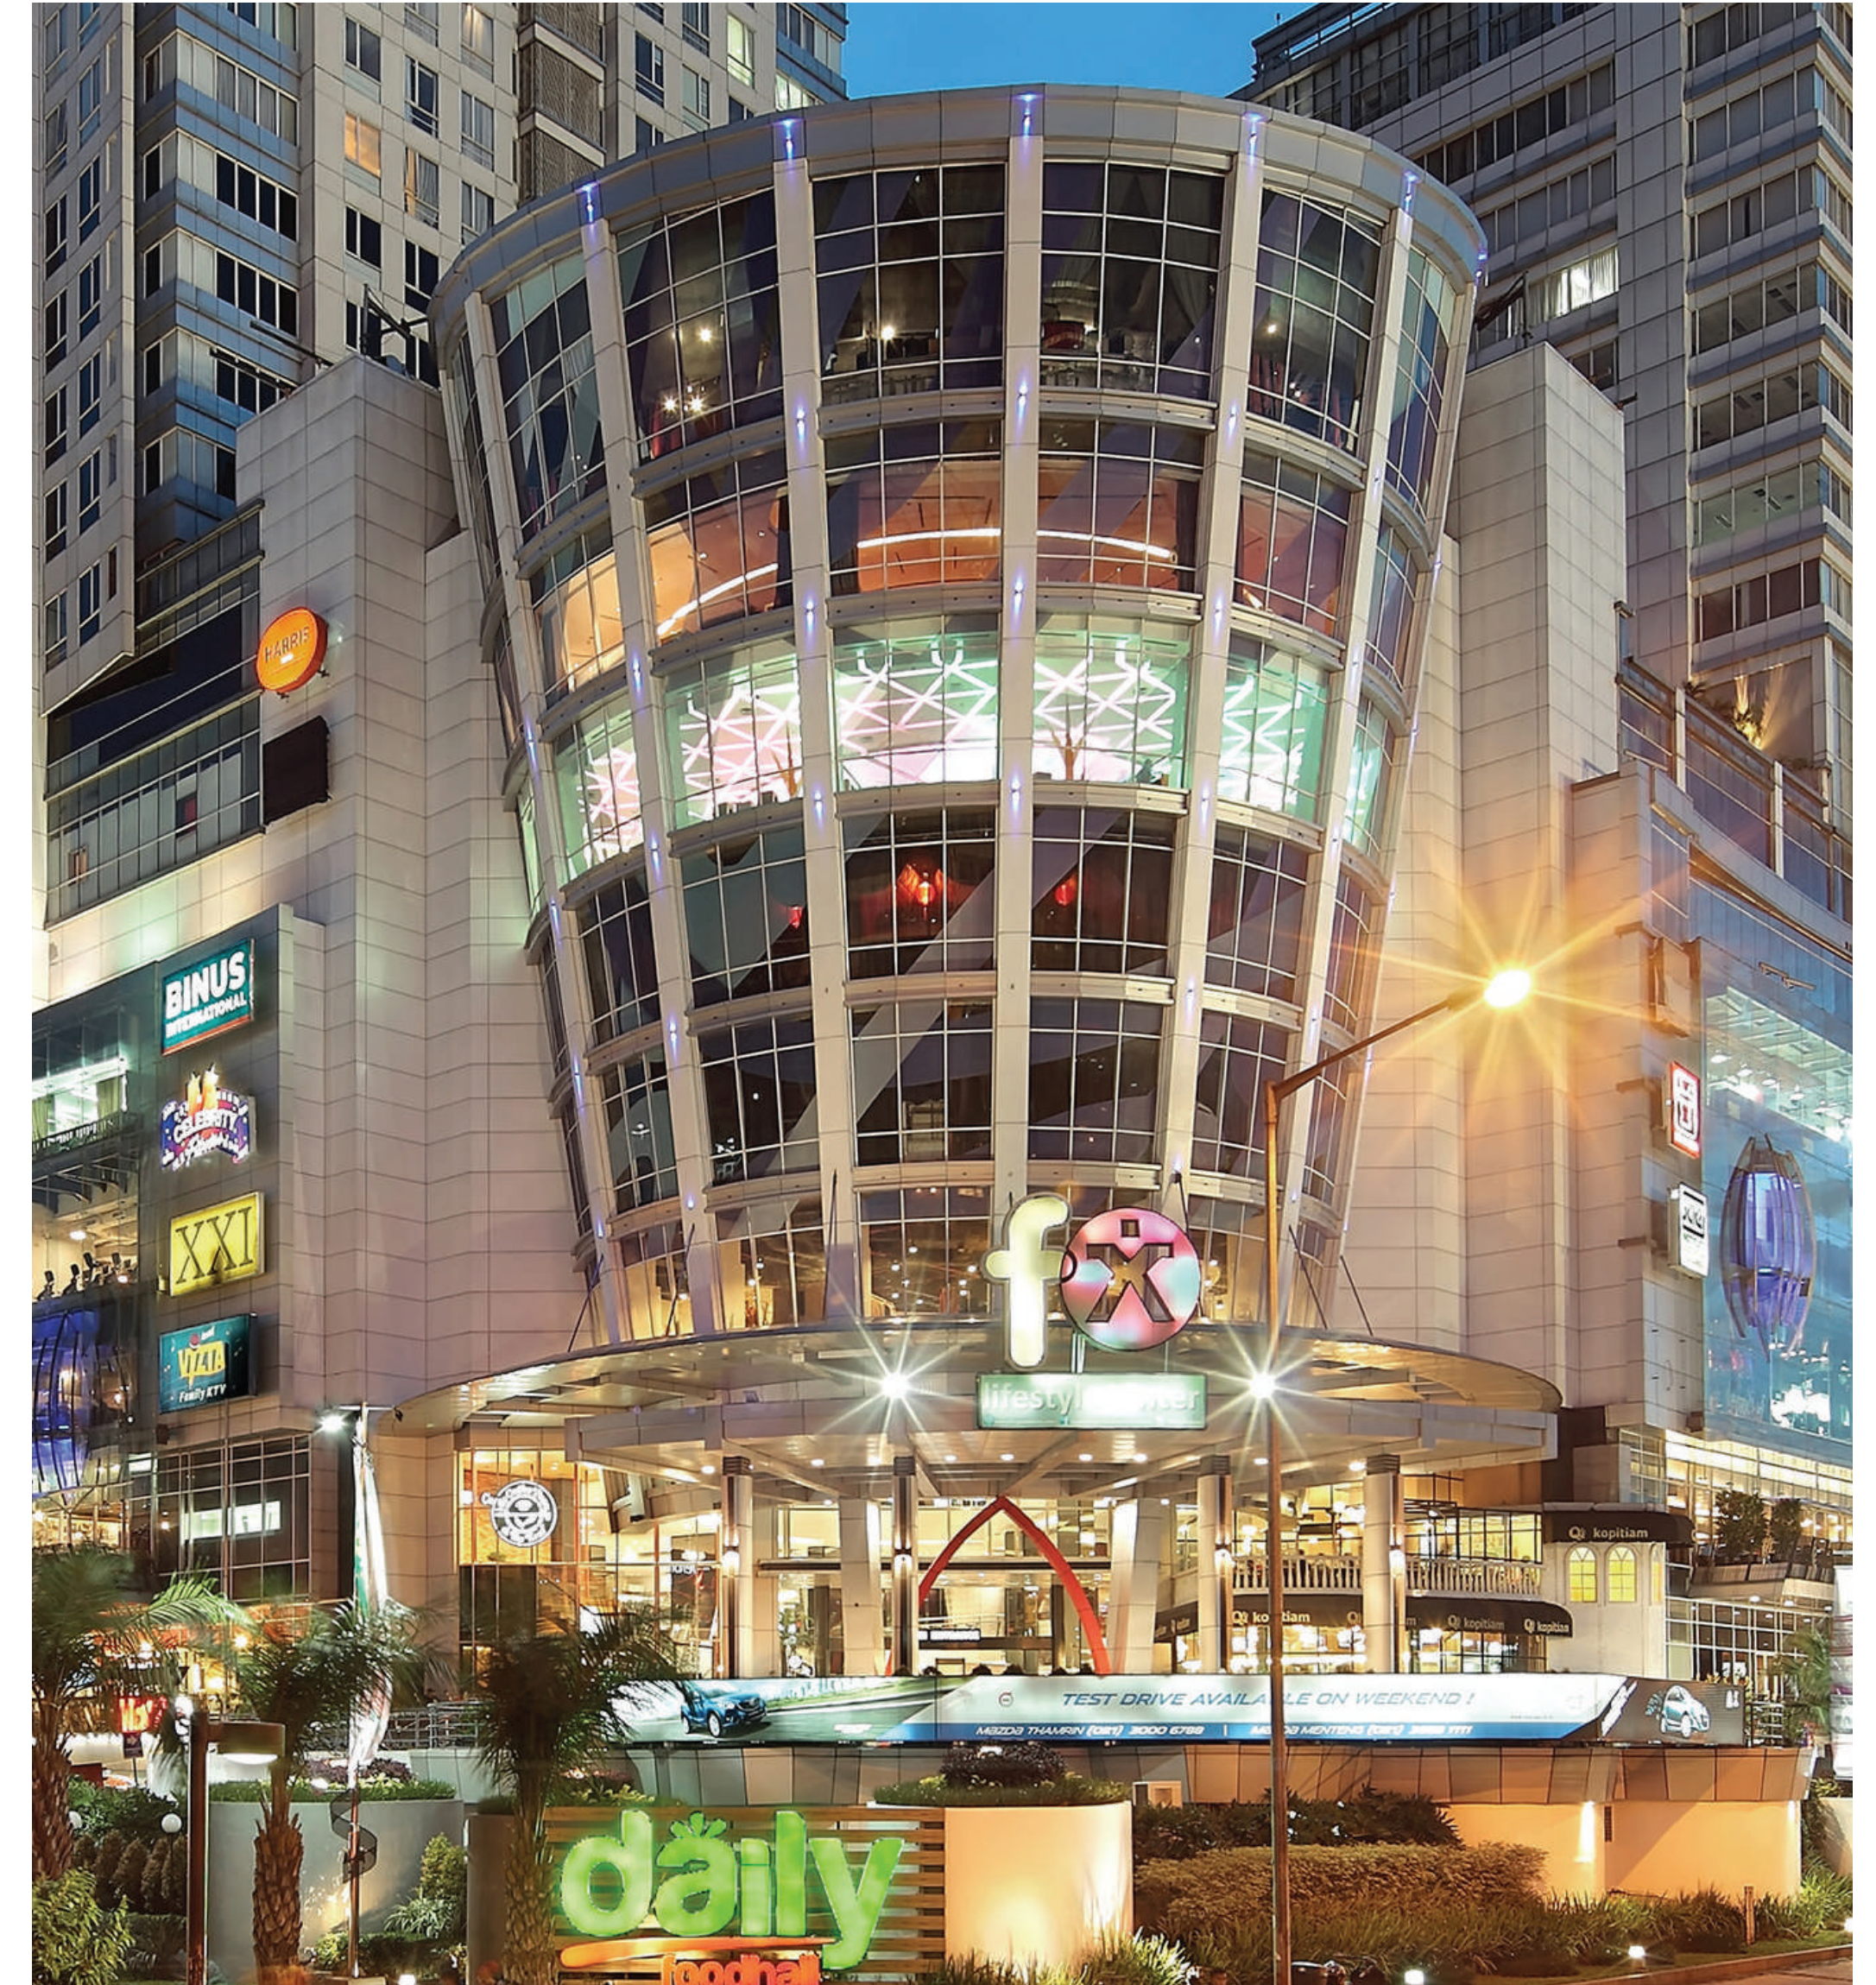

PARADI23
INDONESIA

fX Sudirman

Type : Retail
Location : Jakarta
NLA : 32,400 m²

fX Sudirman is a new concept of shopping center, it's a lifestyle center, provide an exciting mixture of business center and entertainment center.