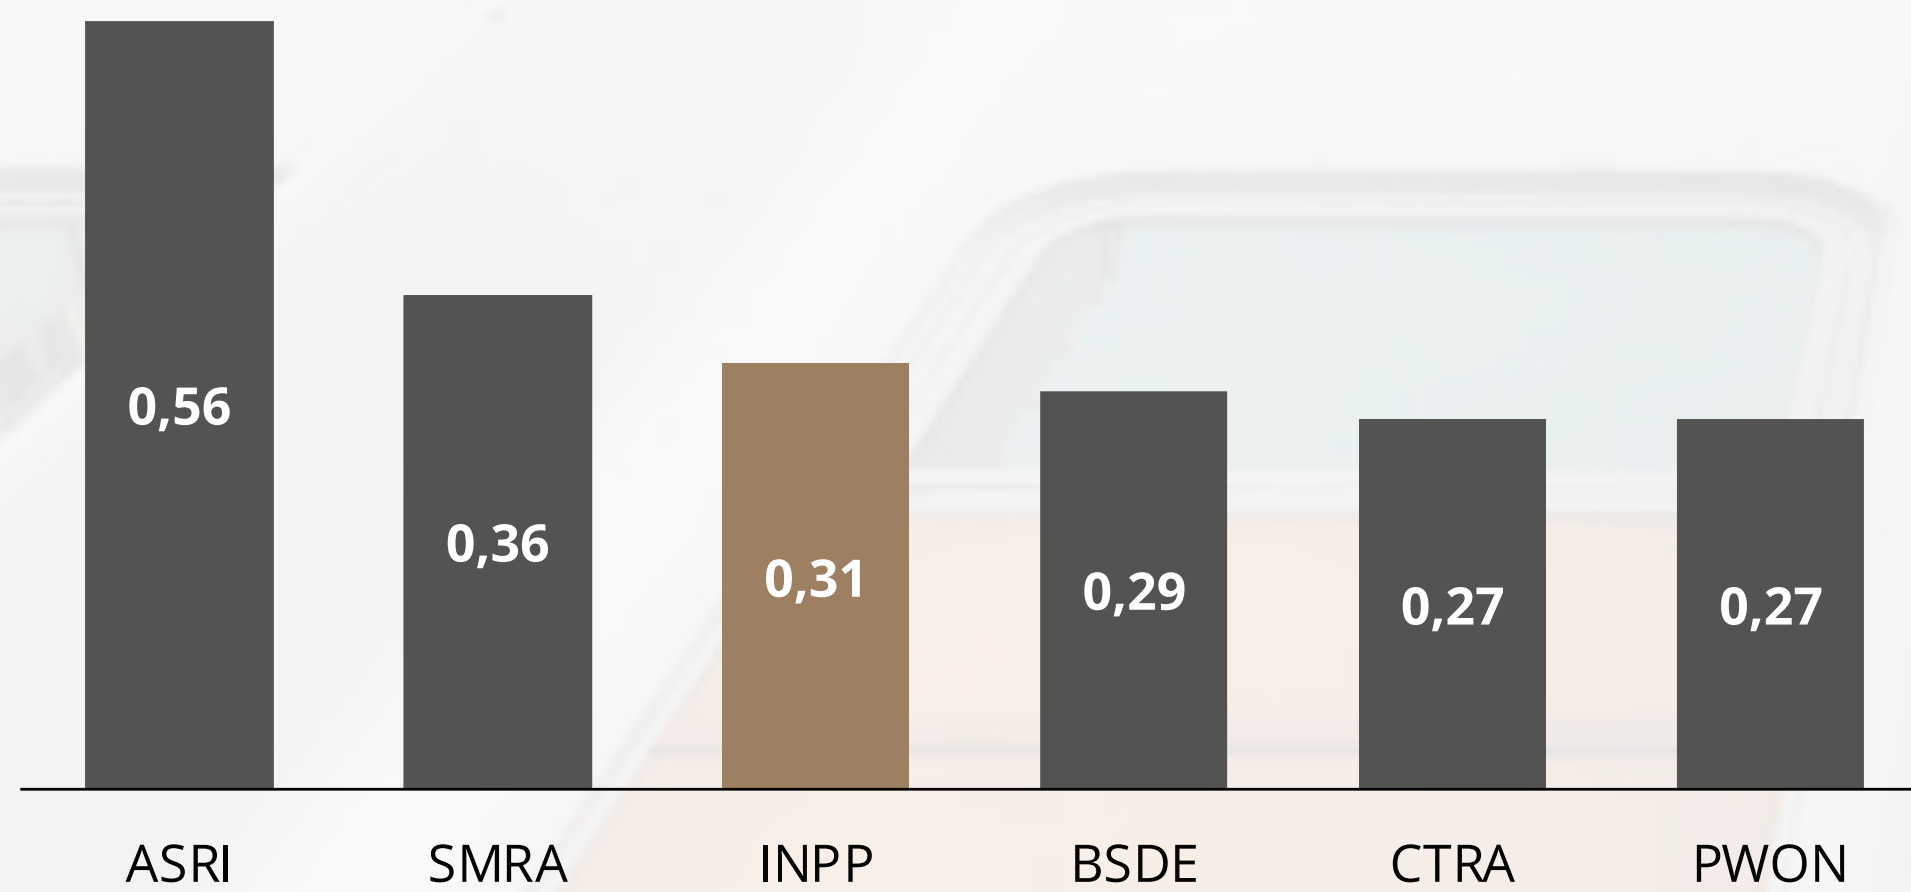

13  
Hotels

2,300  
Room Keys

RESIDENTIAL

6  
Residences

2,201  
Units

108K+  
Saleable Area

**Debt to Equity Ratio as of 1Q2024**

**Recurring Income Percentage 1Q2024**