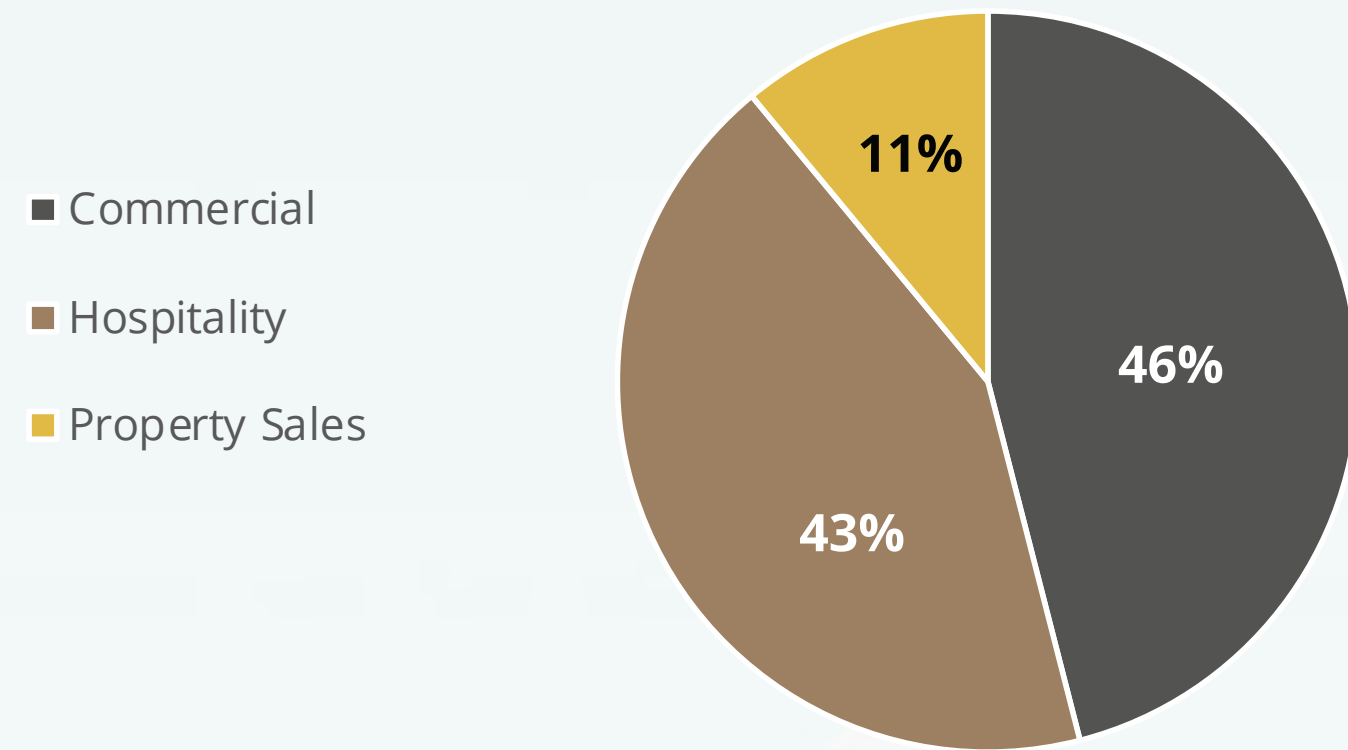

13  
Hotels

2,300  
Room Keys

RESIDENTIAL

6  
Residences

2,201  
Units

108K+  
Saleable Area

**Debt to Equity Ratio as of 1Q2024**

**Recurring Income Percentage 1Q2024**