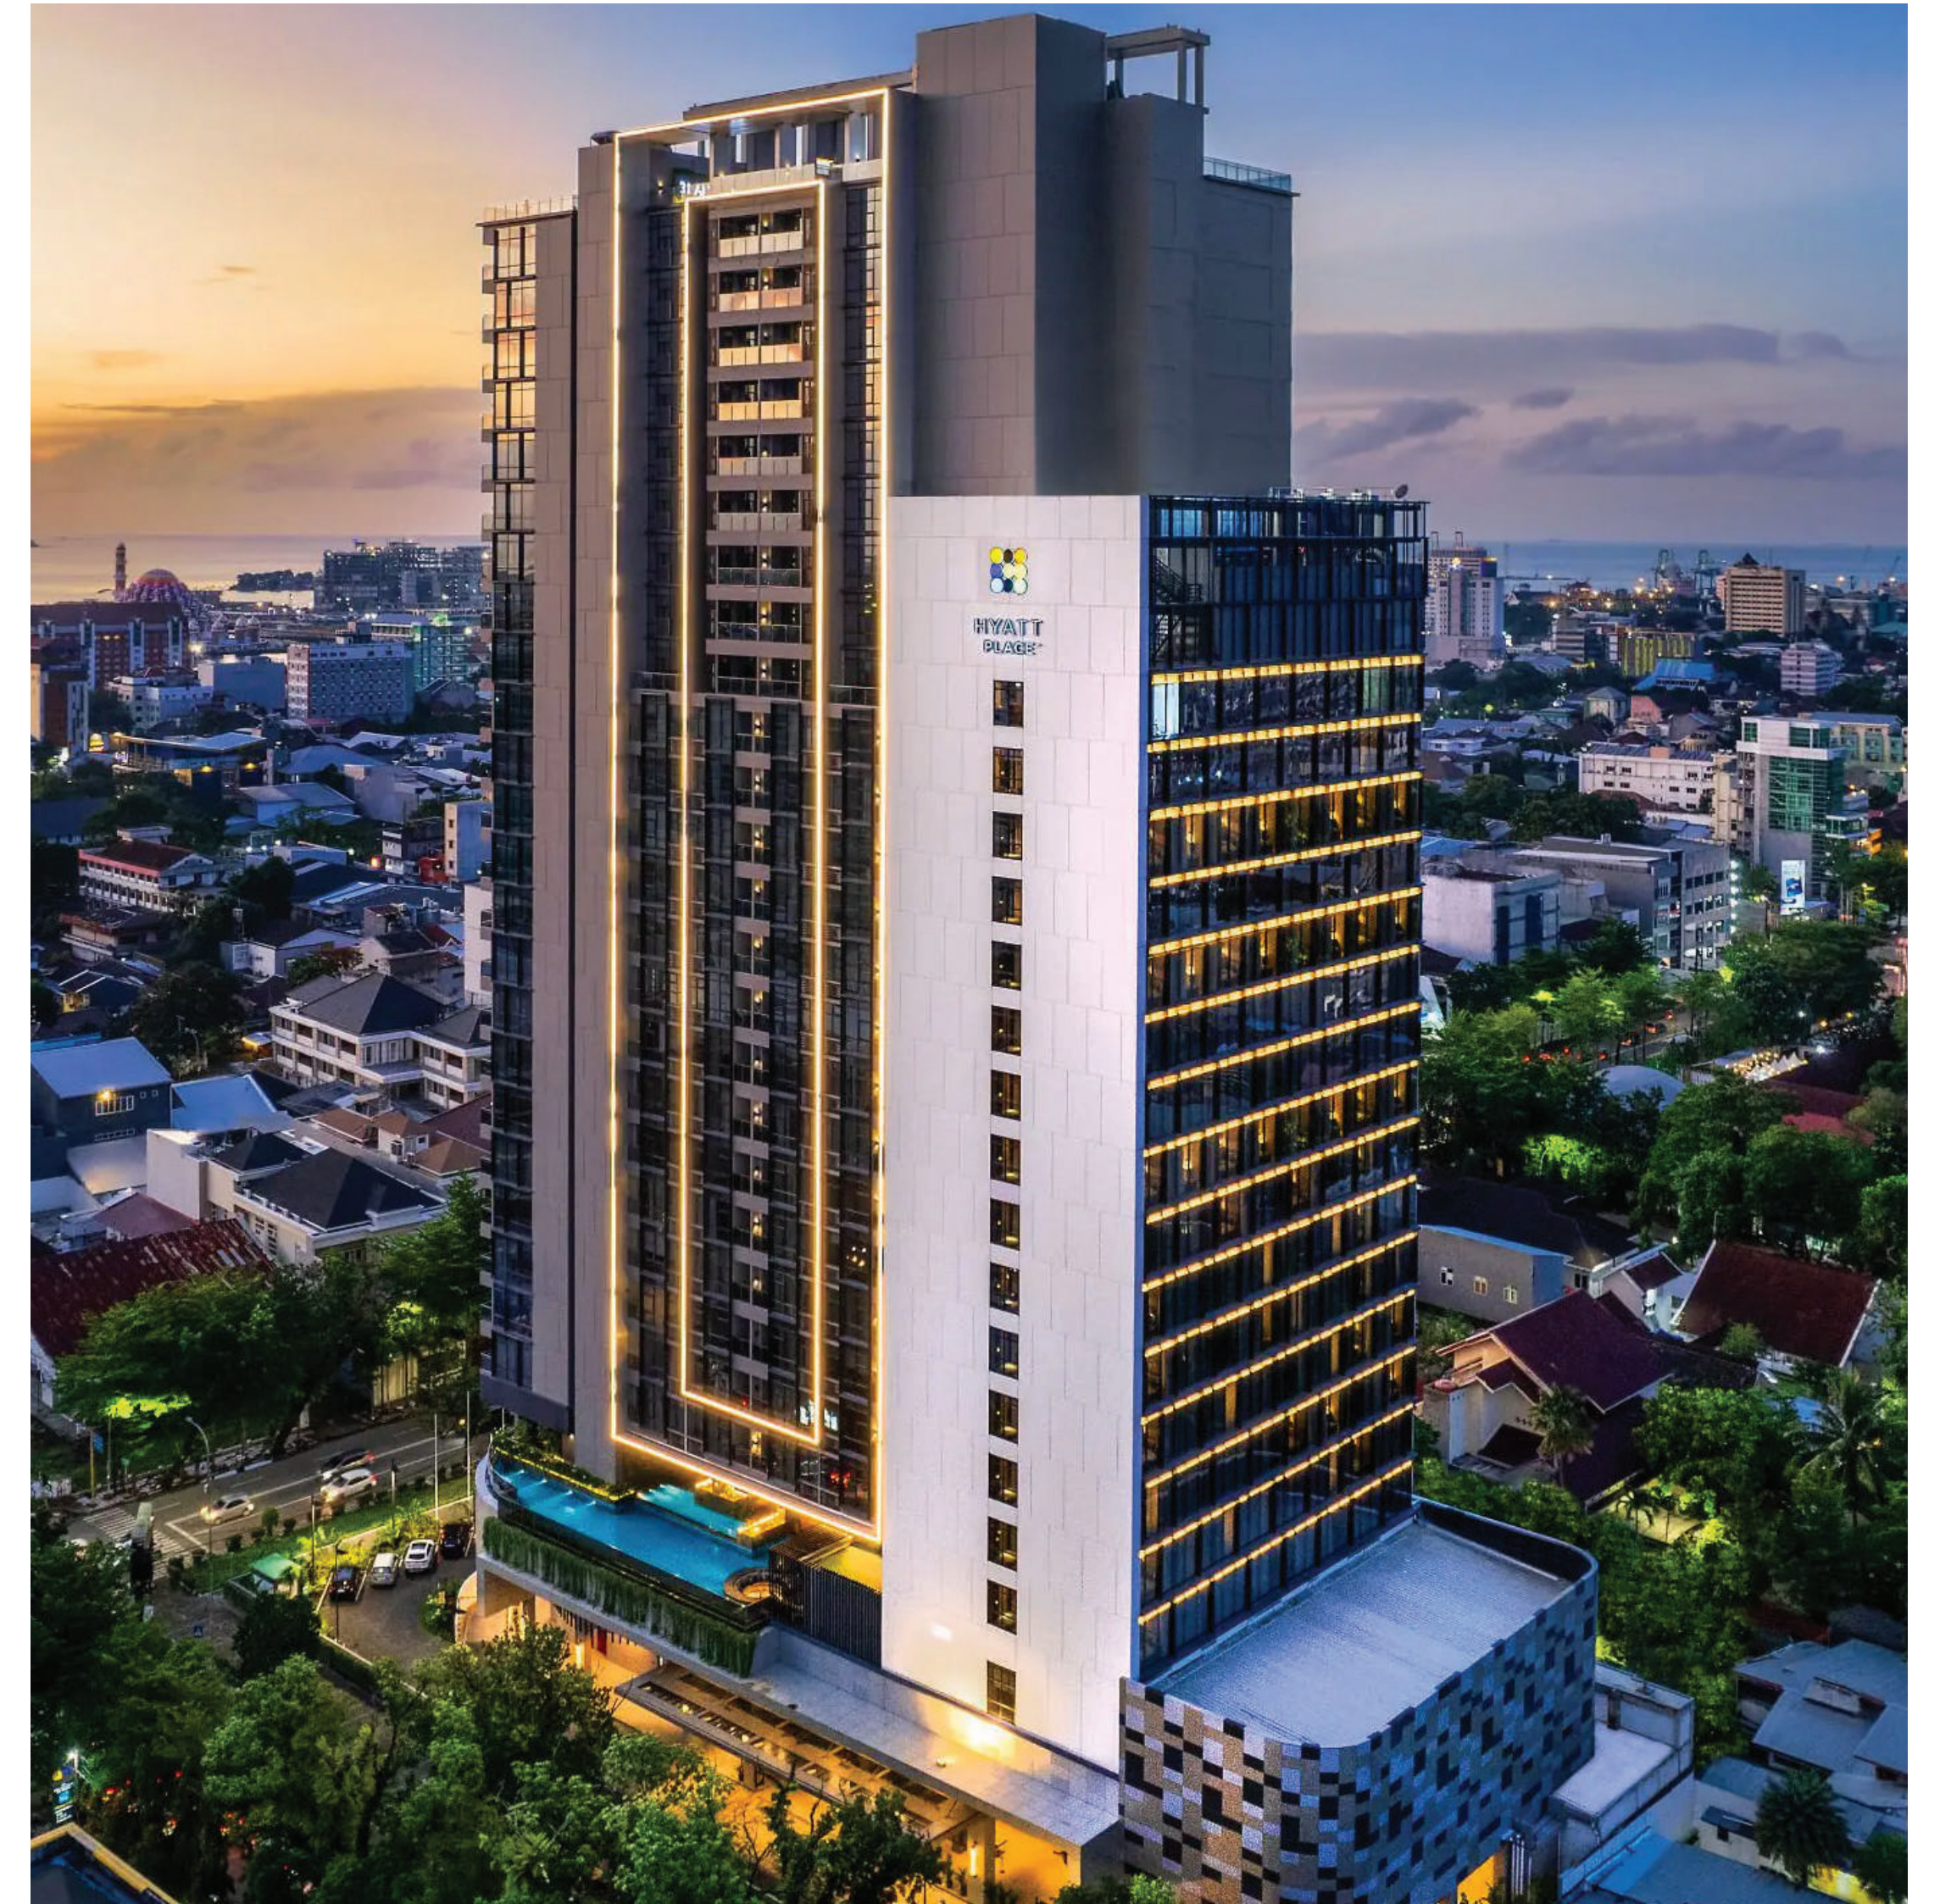

# Hyatt Place Makassar

Type : Hospitality

Location : Makassar

NLA : 145 Room Keys

Enjoy a refreshing stay in the heart of the Central Business District, close to malls, eateries, heritage sites and tourist attractions. Offering stylish modern rooms, 24/7 conveniences and warm friendly service, Hyatt Place Makassar provides a seamless experience for business travelers and an ideal base to immerse in Makassar's vibrant mix of city and coastal vibes.