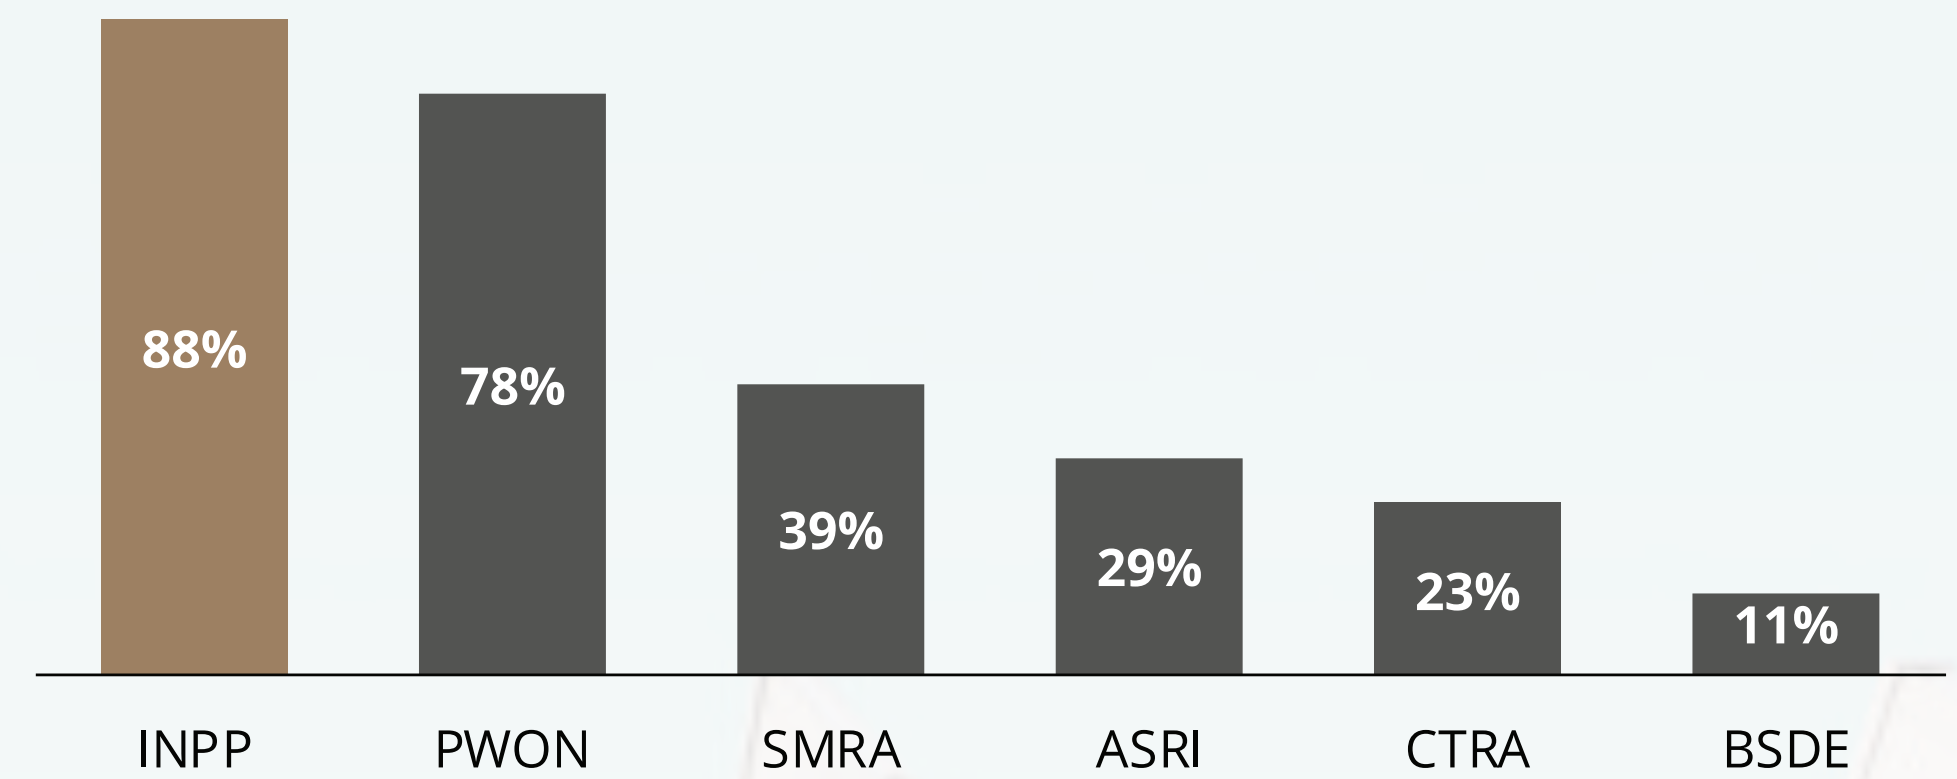

13  
Hotels

2,300  
Room Keys

RESIDENTIAL

6  
Residences

2,201  
Units

108K+  
Saleable Area

**Debt to Equity Ratio as of 1Q2024**

**Recurring Income Percentage 1Q2024**