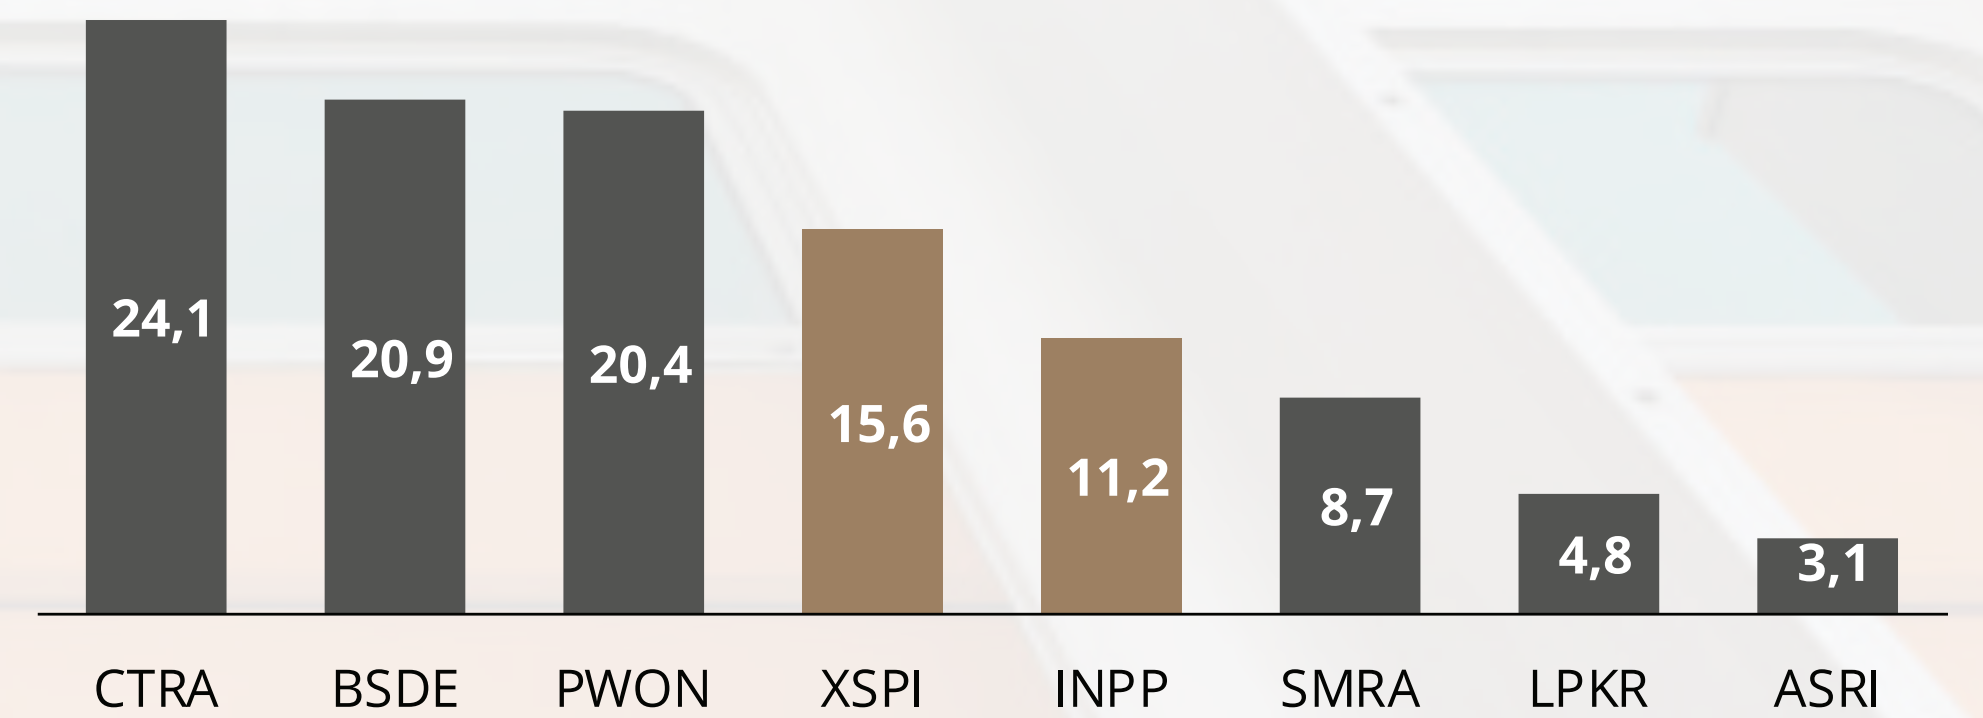

Legend: ASRI (PT Alam Sutera Realty Tbk), BSDE (PT Bumi Serpong Damai Tbk), CTRA (PT Ciputra Development Tbk), INPP (PT Indonesian Paradisa Property Tbk), LPKR (PT Lippo Karawaci Tbk), PWON (PT Pakuwon Jati Tbk), SMRA (PT Summarecon Agung Tbk), XSPI (DIRE Simas Plaza Indonesia)